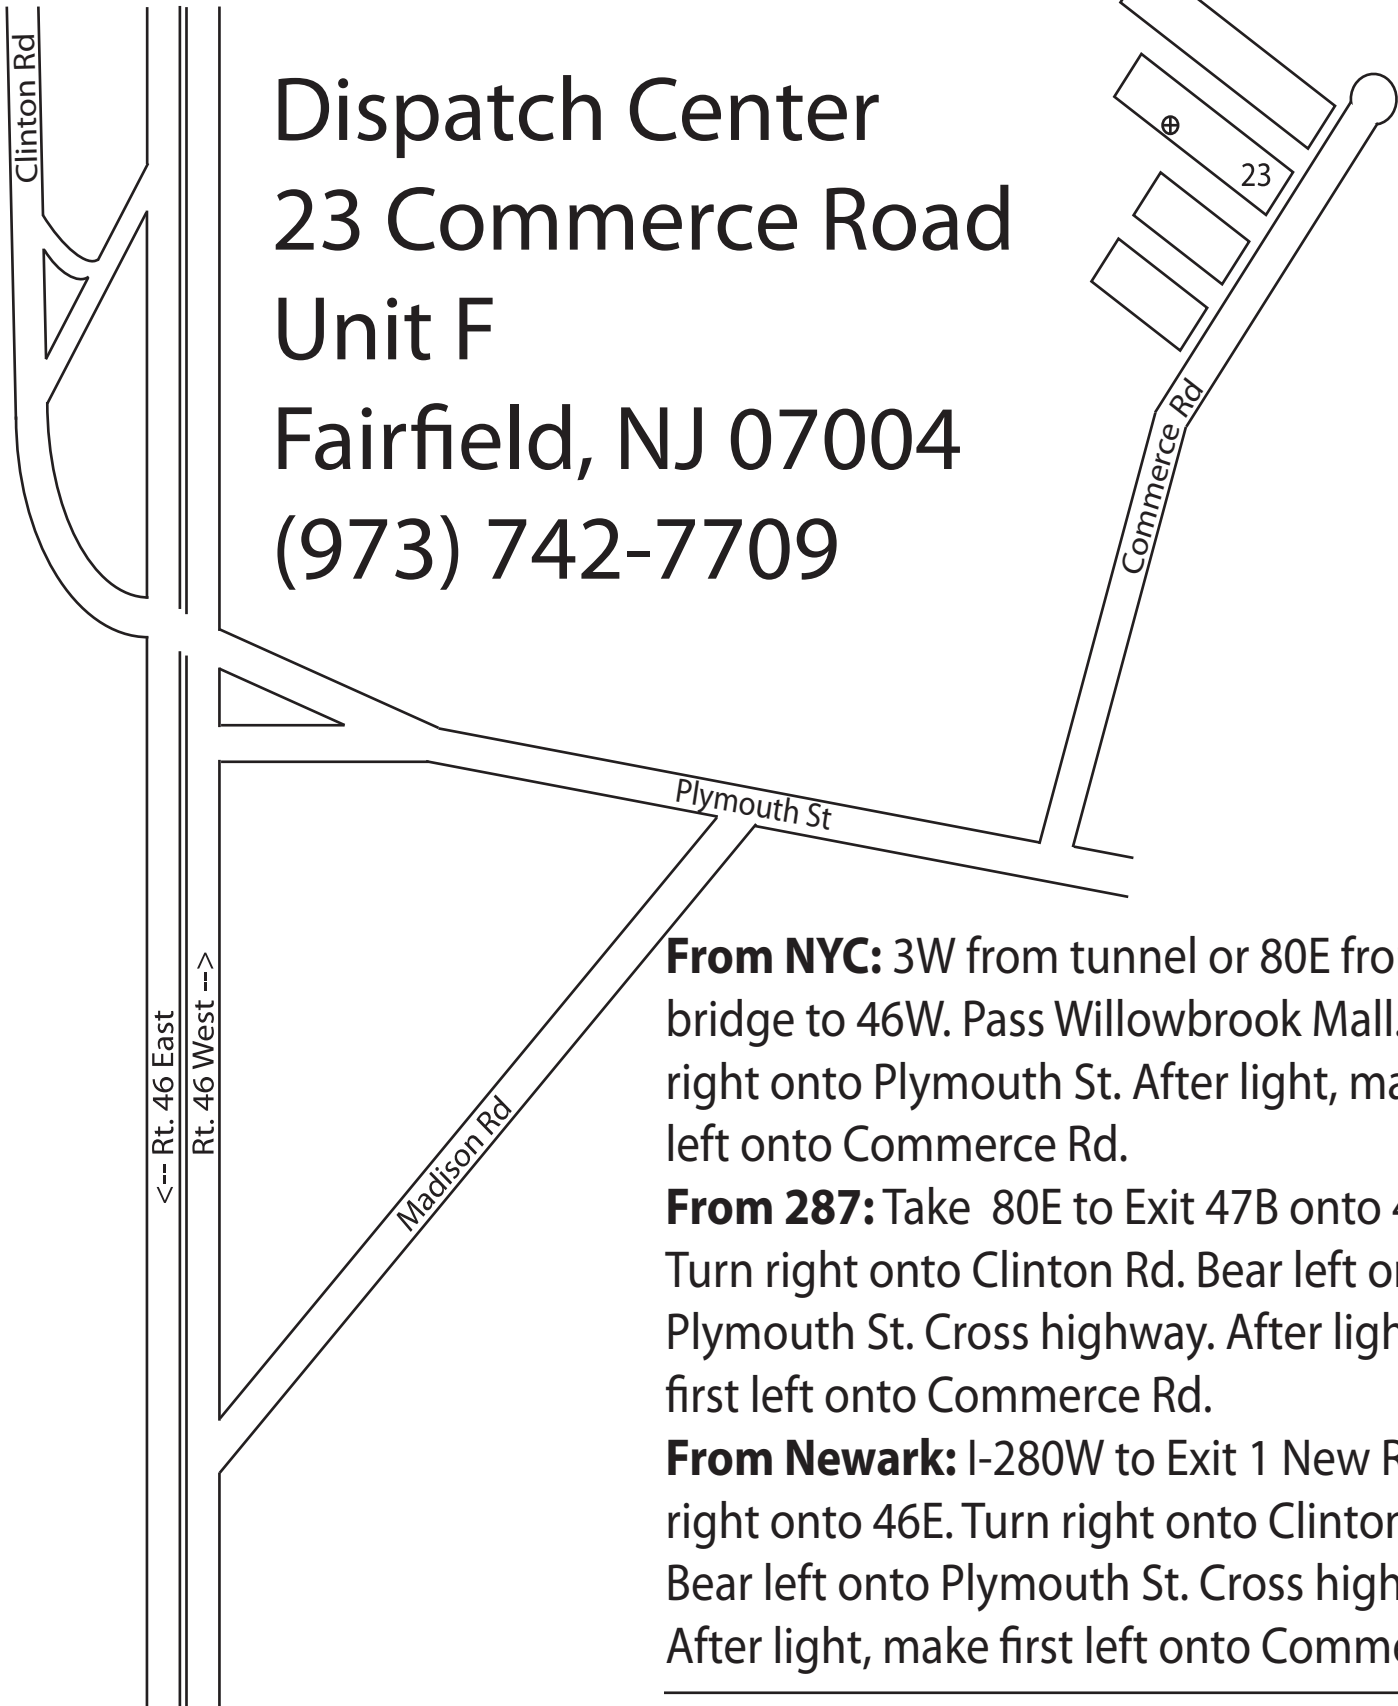

AnythingComputers.org

Dispatch Center
23 Commerce Road
Unit F
Fairfield, NJ 07004
(973) 742-7709

From NYC: 3W from tunnel or 80E from bridge to 46W. Pass Willowbrook Mall. Turn right onto Plymouth St. After light, make first left onto Commerce Rd.

From 287: Take 80E to Exit 47B onto 46E. Turn right onto Clinton Rd. Bear left onto Plymouth St. Cross highway. After light, make first left onto Commerce Rd.

From Newark: I-280W to Exit 1 New Rd. Turn right onto 46E. Turn right onto Clinton Rd. Bear left onto Plymouth St. Cross highway. After light, make first left onto Commerce Rd.

Note: Madison Rd. is only accesable via 46 Westbound, and is marked by a street sign.

Approx 3.9 miles west of Willowbrook Mall